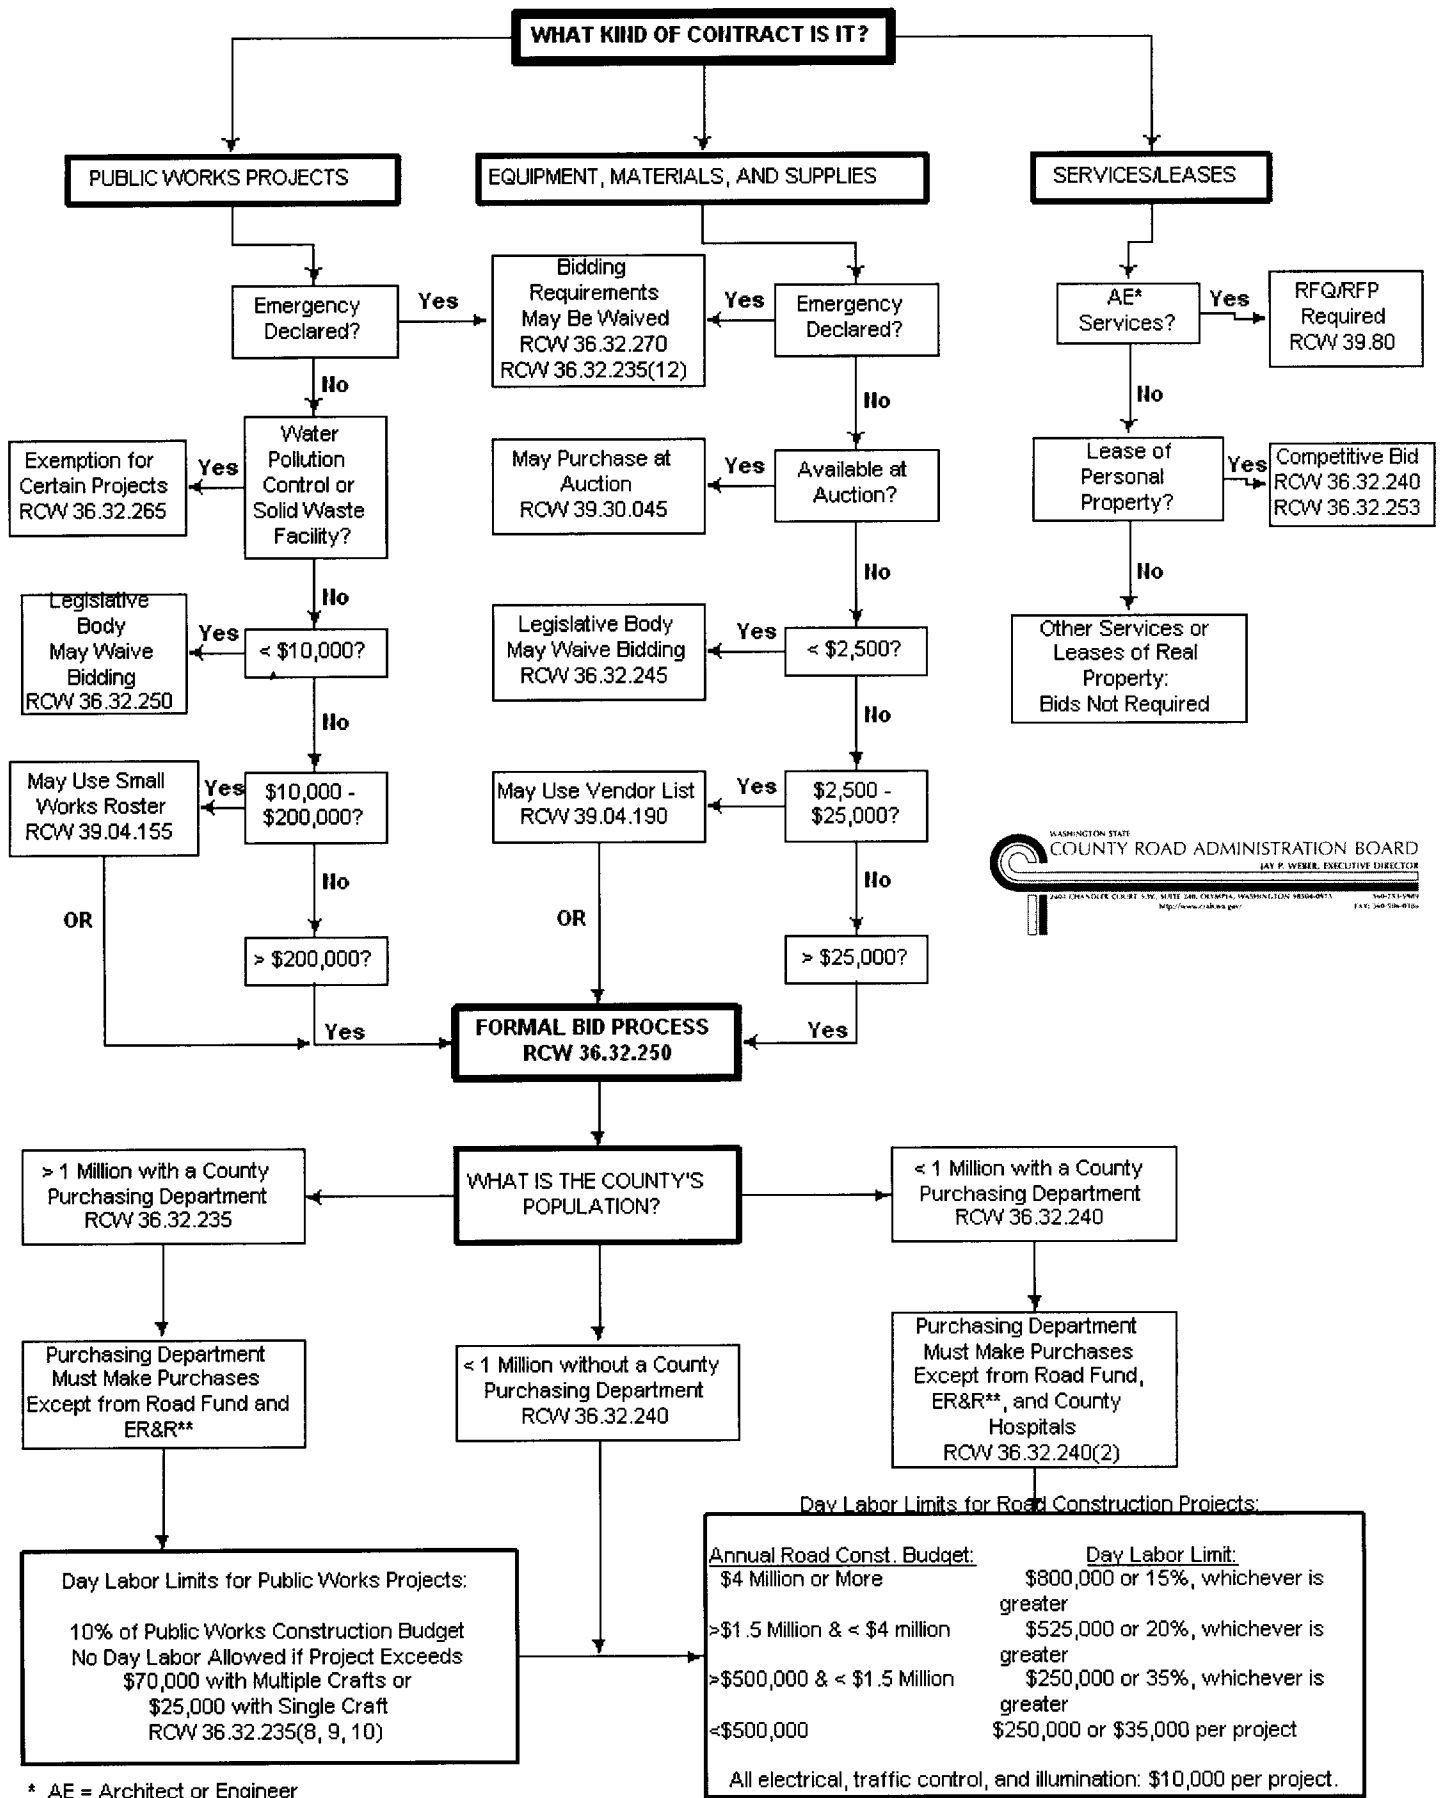

PURCHASING IN WASHINGTON COUNTIES

* AE = Architect or Engineer
 **ER&R = Equipment Rental and Revolving Fund